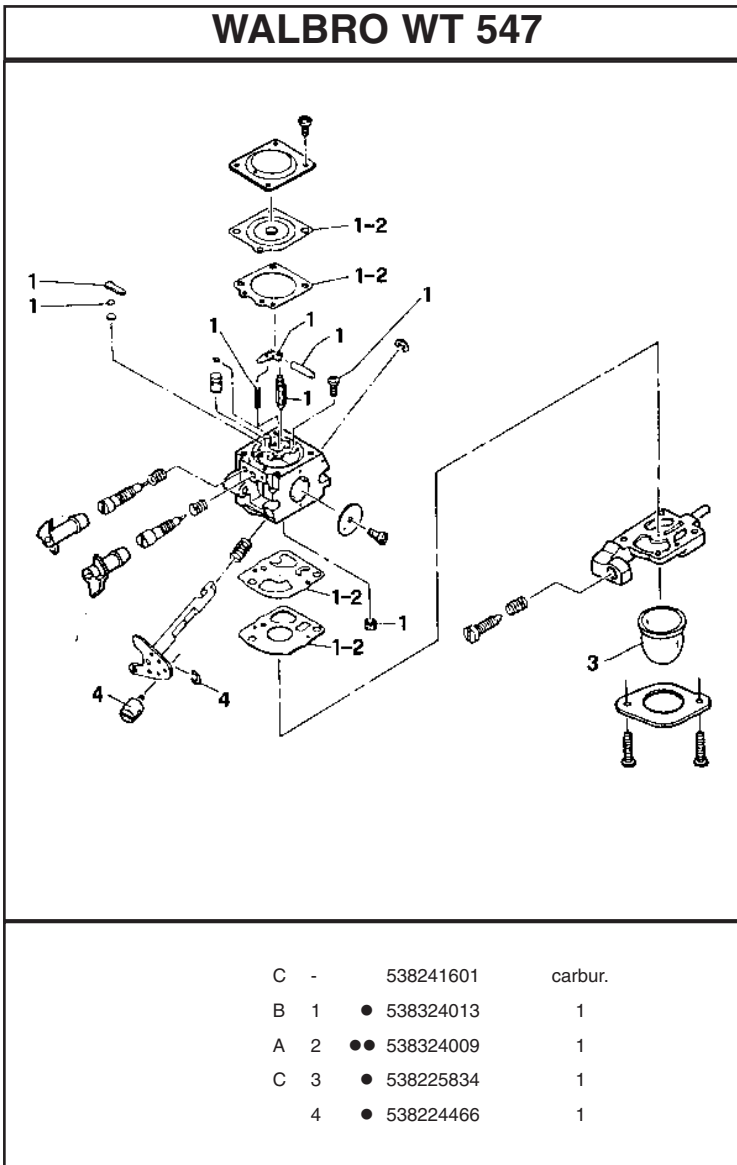

FIGURE 4

A= High Moving
B=Medium Moving
C= Slow Moving