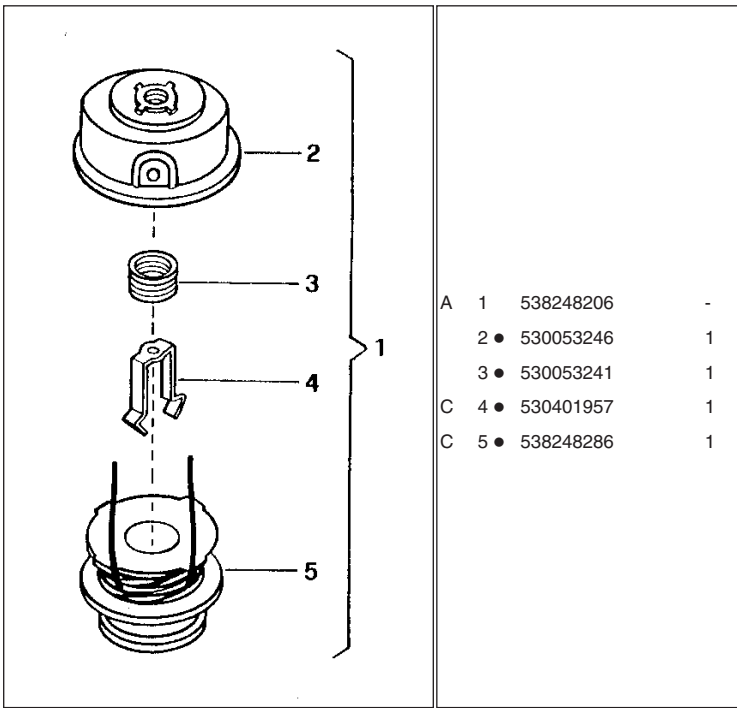

FIGURE 3

A= High Moving
B=Medium Moving
C= Slow Moving