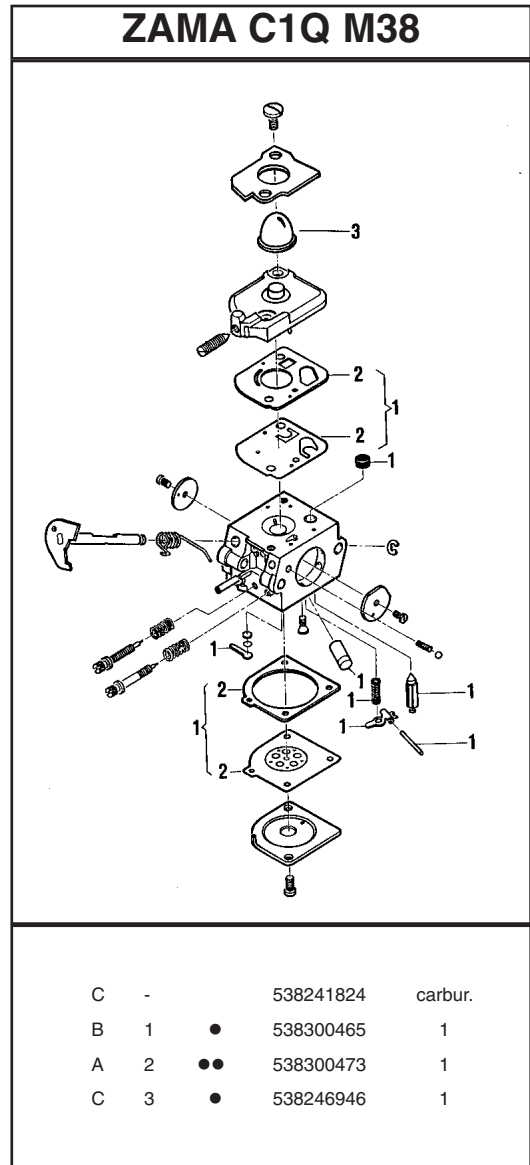

FIGURE 4

A= High Moving
B=Medium Moving
C= Slow Moving